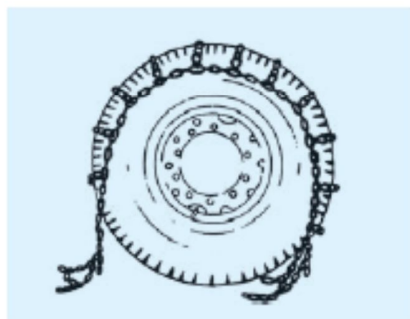

SS+ 8

SS-NK 8

A8-NK

Width	Rim	OFA code	Weight kg/pair	OFA code	Weight kg/pair	OFA code	Weight kg/pair	Tension chain
10.00-	22"	OL93573124	45	OL93590224	44			
10-	22.5"	OL93572920	37	OL93590920	40			
11-		OL93573020	42	OL93590180	42			
12-		OL93573120	44	OL93590200	46	OL851607	63	TC
13-		OL93573220	50	OL93590130	48	OL851598	67	TC
15-		OL93571391	49	OL93590150	51			
275/70-		OL93572920	37					
275/80-		OL93573020	42					
295/60-		OL93572922	38	OL93575296	38			
295/70-				OL93590920	40	OL851604	53	TC
295/80-		OL93573120	44	OL93590200	46	OL851607	63	TC
315/60-		OL93573123	40	OL93590206	40			
315/70-		OL93573013	43	OL93590207	43			
315/75-		OL93573011	45					
315/80-		OL93573011	45	OL93590201	46	OL851607	63	TC
355/50-		OL93573123	40					
385/55-		OL93571393	45	OL93590148	45			
385/65-		OL93571391	49	OL93590150	51	OL851609	61	TC
425/65-		OL93574222	55					
445/65-		OL93574422	57					
14.00	24"					OL851599	83	TC
14.5						OL851770	75	TC
11-	24.5"	OL93573124	45	OL93590224	44			

Installing truck chains

1. Install the chain on the top of the outer tire so that the lock is toward driving direction. Drive forward to the point where chain ends are on the same level.