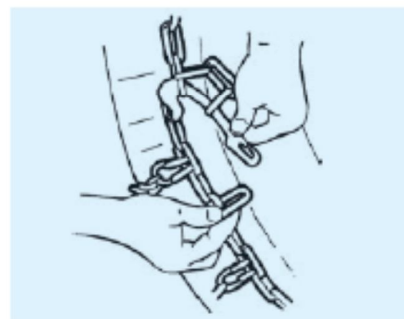

3. Fasten outer fastener to correct tightness and length. Drive forward and tighten if needed.