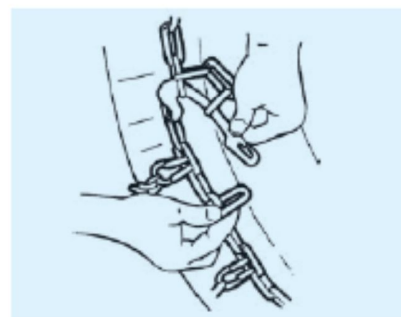

3. Fasten outer fastener to correct tightness and length. Drive forward and tighten if needed.