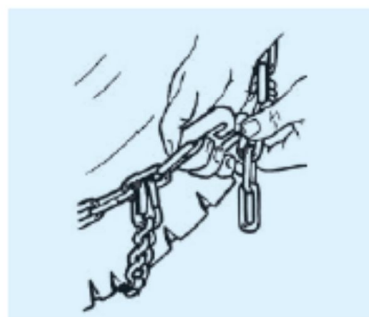

2. Fasten inner lock.