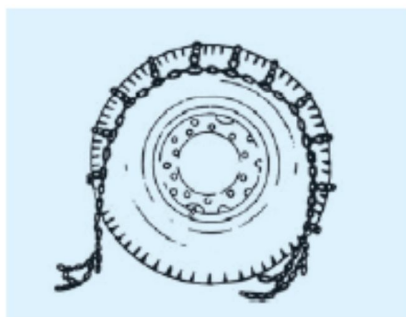

SS+ 8				SS-NK 8		A8-NK		
Width	Rim	OFA code	Weight kg/pair	OFA code	Weight kg/pair	OFA code	Weight kg/pair	Tension chain
10.00-	22"	OL93573124	45	OL93590224	44			
10-	22.5"	OL93572920	37	OL93590920	40			
11-		OL93573020	42	OL93590180	42			
12-		OL93573120	44	OL93590200	46	OL851607	63	TC
13-		OL93573220	50	OL93590130	48	OL851598	67	TC
15-		OL93571391	49	OL93590150	51			
275/70-		OL93572920	37					
275/80-		OL93573020	42					
295/60-		OL93572922	38	OL93575296	38			
295/70-				OL93590920	40	OL851604	53	TC
295/80-		OL93573120	44	OL93590200	46	OL851607	63	TC
315/60-		OL93573123	40	OL93590208	40			
315/70-		OL93573013	43	OL93590207	43			
315/75-		OL93573011	45					
315/80-		OL93573011	45	OL93590201	46	OL851607	63	TC
355/50-		OL93573123	40					
385/55-		OL93571393	45	OL93590148	45			
385/65-		OL93571391	49	OL93590150	51	OL851609	61	TC
425/65-		OL93574222	55					
445/65-		OL93574422	57					
14.00	24"					OL851599	83	TC
14.5						OL851770	75	TC
11-	24.5"	OL93573124	45	OL93590224	44			

Installing truck chains

1. Install the chain on the top of the outer tire so that the lock is toward driving direction. Drive forward to the point where chain ends are on the same level.