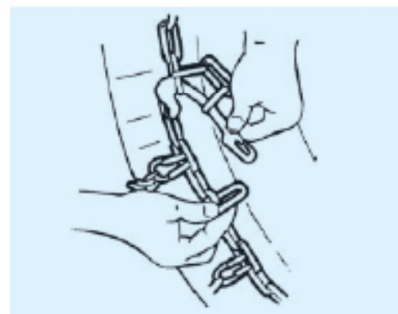

3. Fasten outer fastener to correct tightness and length. Drive forward and tighten if needed.