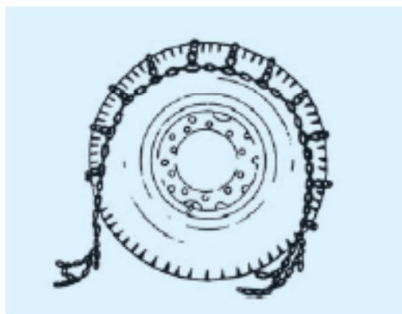

SS+ 8				SS-NK 8		A8-NK		
Width	Rim	OFA code	Weight kg/pair	OFA code	Weight kg/pair	OFA code	Weight kg/pair	Tension chain
10.00-	22"	OL93573124	45	OL93590224	44			
10-	22.5"	OL93572920	37	OL93590920	40			
11-		OL93573020	42	OL93590180	42			
12-		OL93573120	44	OL93590200	46	OL851607	63	TC
13-		OL93573220	50	OL93590130	48	OL851598	67	TC
15-		OL93571391	49	OL93590150	51			
275/70-		OL93572920	37					
275/80-		OL93573020	42					
295/60-		OL93572922	38	OL93575296	38			
295/70-				OL93590920	40	OL851604	53	TC
295/80-		OL93573120	44	OL93590200	46	OL851607	63	TC
315/60-		OL93573123	40	OL93590208	40			
315/70-		OL93573013	43	OL93590207	43			
315/75-		OL93573011	45					
315/80-		OL93573011	45	OL93590201	46	OL851607	63	TC
355/50-		OL93573123	40					
385/55-		OL93571393	45	OL93590148	45			
385/65-		OL93571391	49	OL93590150	51	OL851609	61	TC
425/65-		OL93574222	55					
445/65-		OL93574422	57					
14.00	24"					OL851599	83	TC
14.5						OL851770	75	TC
11-	24.5"	OL93573124	45	OL93590224	44			

Installing truck chains

1. Install the chain on the top of the outer tire so that the lock is toward driving direction. Drive forward to the point where chain ends are on the same level.