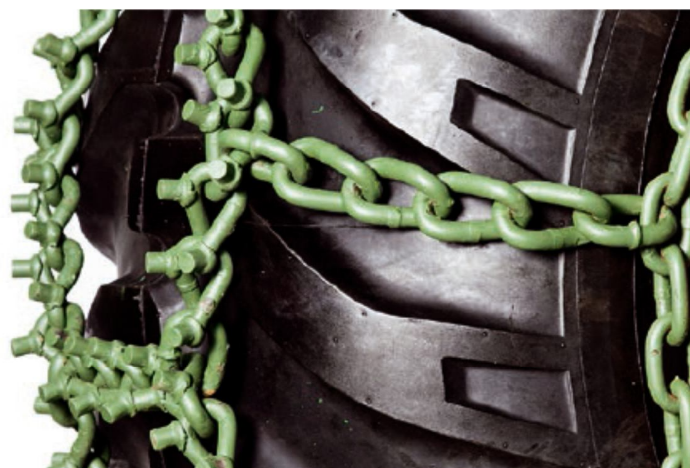

Technical specifications

Tread chain	diam. 13 mm
Stud	diam. 14 mm
Side chain	diam. 11 mm

Twist 11

Twist 13

Tapio 13

Width	Rim	OFA code	Weight kg/pair	Tension chain	OFA code	Weight kg/pair	Tension chain	OFA code	Weight kg/pair
500/45	22.5"	OL9352501113	169	TC					
550/45		OL9352552013	187	TC					
600/50		OL9352601913	201	TC	OL97276022	245	TC	OL93396022	167
650/50		OL9352652213	216	TC					
700/45		OL9352702113	211	TC	OL97277022	246	TC	OL93397022	175
710/40		OL9352702113	211	TC	OL97277022	246	TC	OL93397022	175
14.00	24"	OL9352133313	201					OL93397424	173
14.9		OL9352132313	180						
16.00		OL9352163113	230					OL93397430	198
16.9		OL9352162613	213	TC					
18.00								OL93397825	235
400/80		OL9352504113	187						
420/65		OL9352422613	193	TC					
440/65		OL9352442413	198	TC					
480/65		OL9352504513	210	TC					
500/65		OL9352504513	210	TC					
540/65		OL9352154413	217						
650/45	24.5"				OL97276524	252	TC	OL93396524	192
710/40					OL97277124	253	TC		
16.00	25"							OL93397430	198
17.5								OL93397414	174
18.00								OL93397825	235
20.5		OL9352202813	240					OL93397521	208
23.5								OL93397525	240
26.5								OL93397625	276
26.5 L5								OL93397626	293
29.5								OL93397925	318
29.5 L5								OL93397926	333
30/65								OL93397365	273
555/70		OL9352542213	240	TC